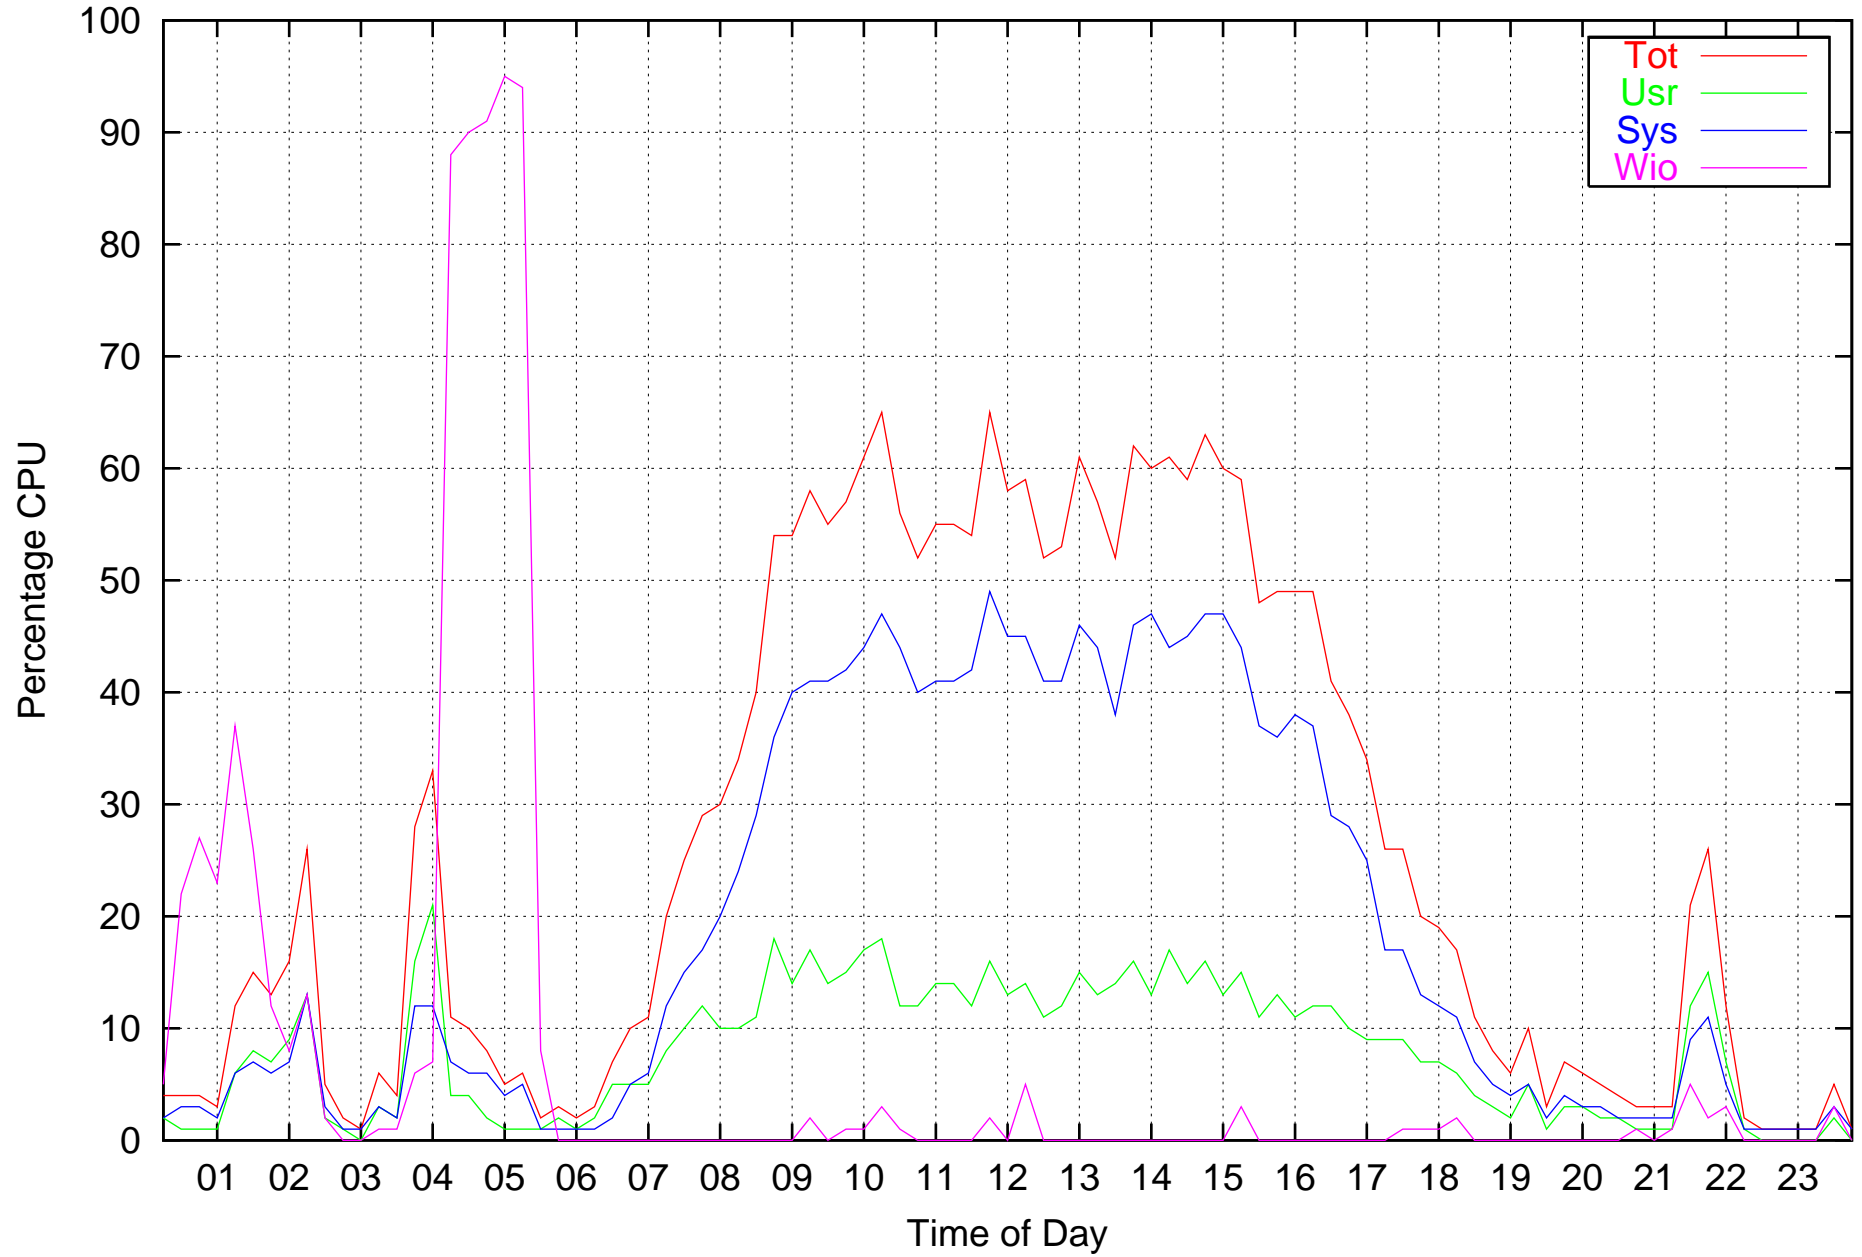

RAVEN CPU for 07/25/2002 from 00:15 to 23:45

FALCON CPU for 07/25/2002 from 00:15 to 23:45

HAWK CPU for 07/25/2002 from 00:15 to 23:45

BLACKBIRD CPU for 07/25/2002 from 00:15 to 23:45

GADAO CPU for 07/25/2002 from 00:15 to 23:45

KEPUHA CPU for 07/25/2002 from 00:15 to 23:45